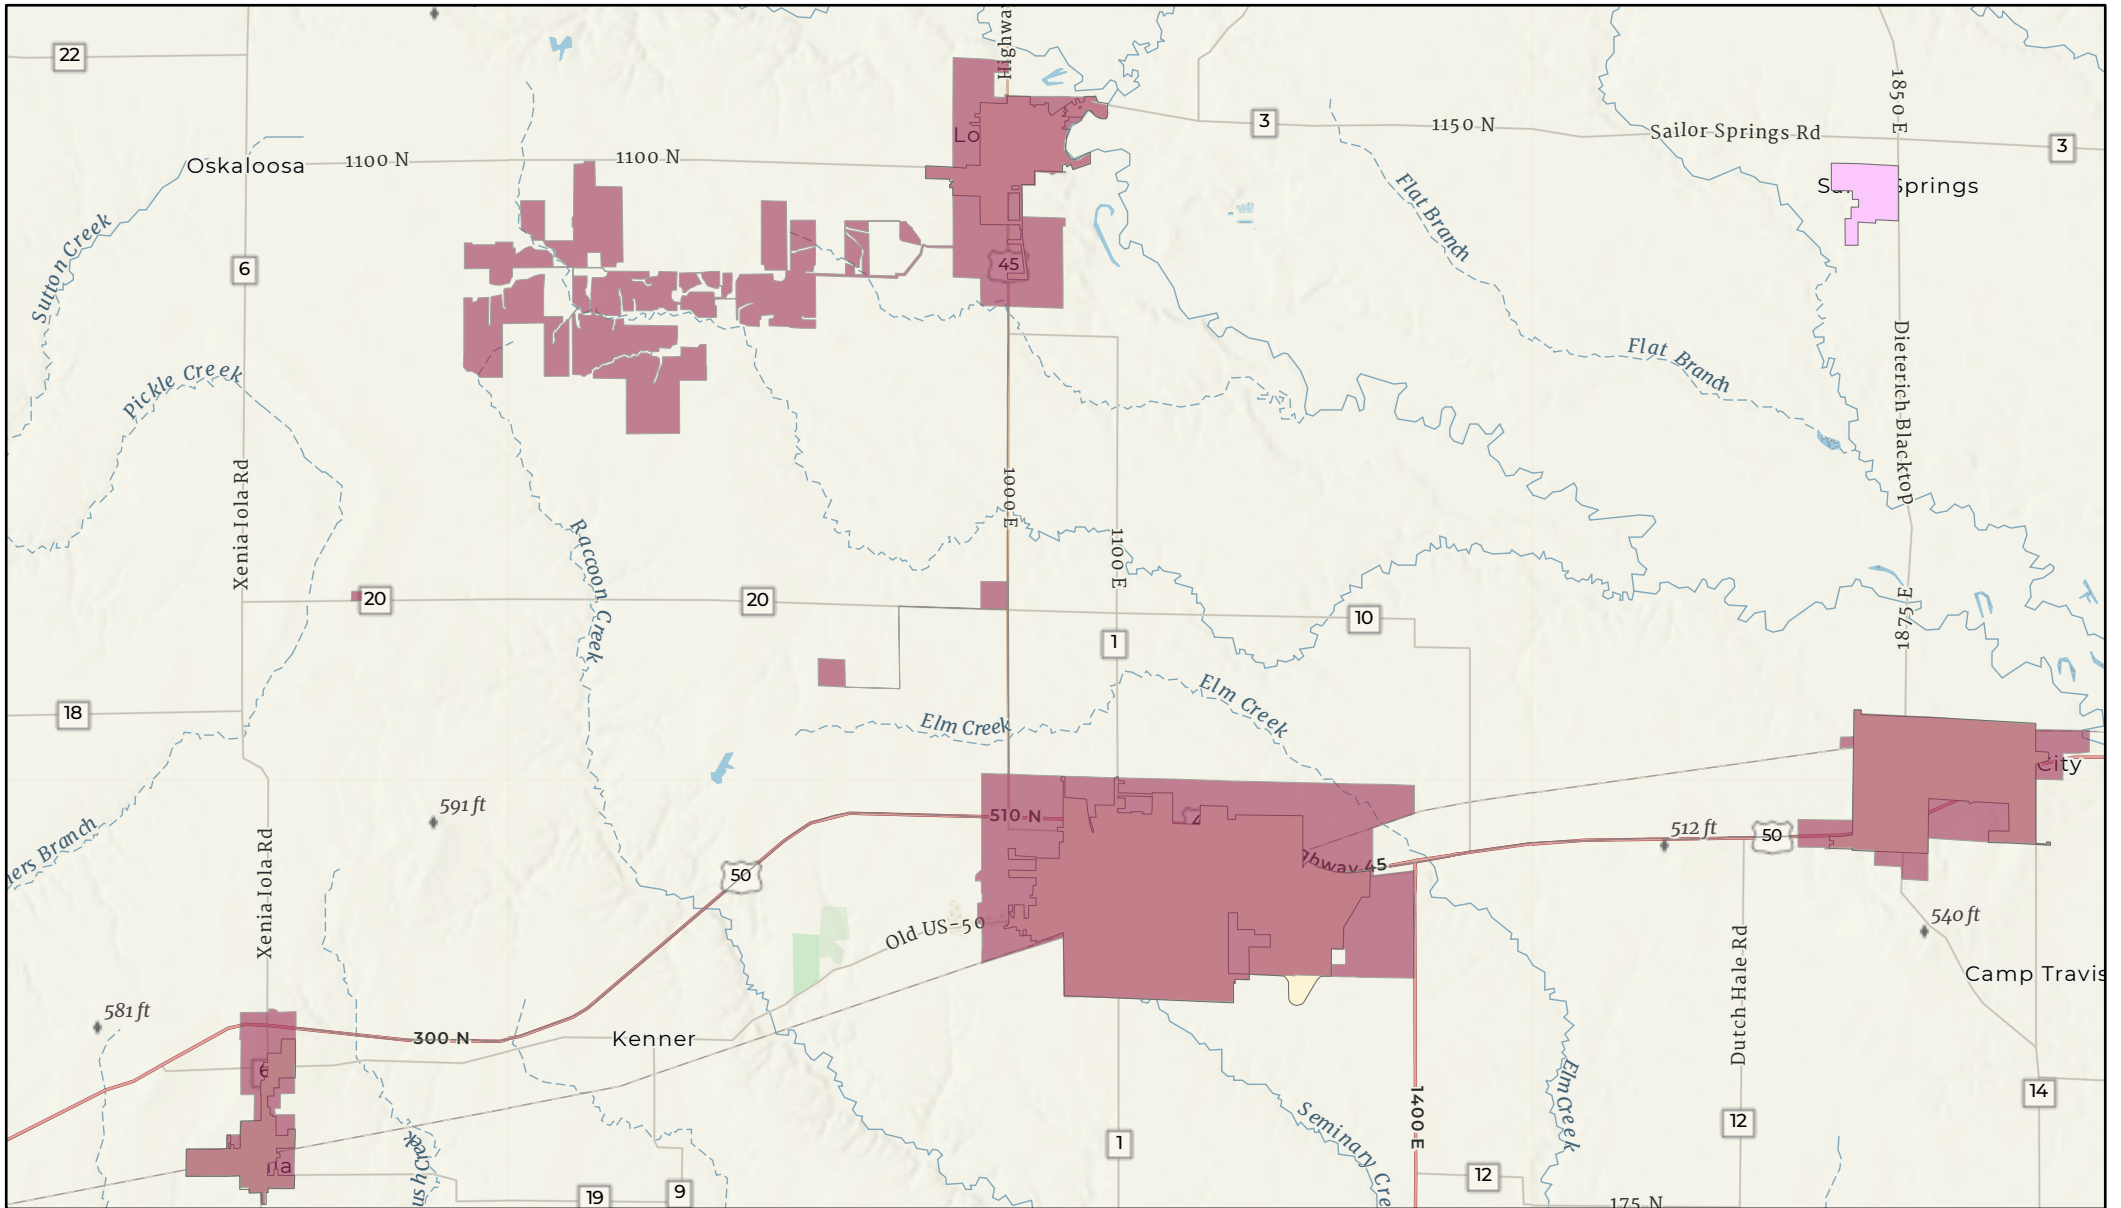

Flora/Clay County Enterprise Zone

10/18/2022, 1:04:26 PM

2020 Enterprise Zone

Flora / Clay County (2017)

Municipalities

CLAY CITY

FLORA

LOUISVILLE

SAILOR SPRINGS

XENIA

1:144,448

0 1 2 4 mi

0 1.5 3 6 km

Esri, NASA, NGA, USGS, Esri, HERE, Garmin, SafeGraph, GeoTechnologies, Inc, METI/NASA, USGS, EPA, NPS, USDA